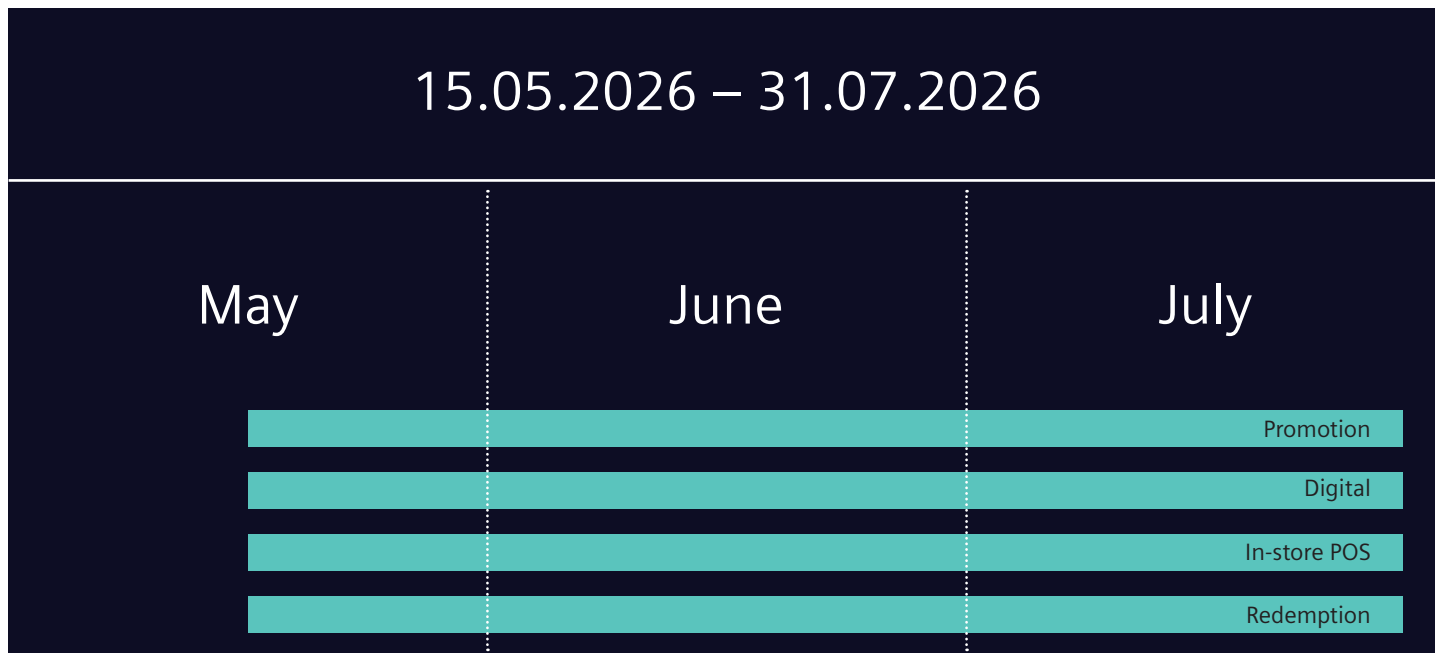

EQ300 Fully automatic coffee machine, Black

+

250 gram coffee beans only

Campaign time frame.

How to redeem your prize.

Purchase any listed Siemens coffee machine from a participating store and retain your till slip as proof of purchase.